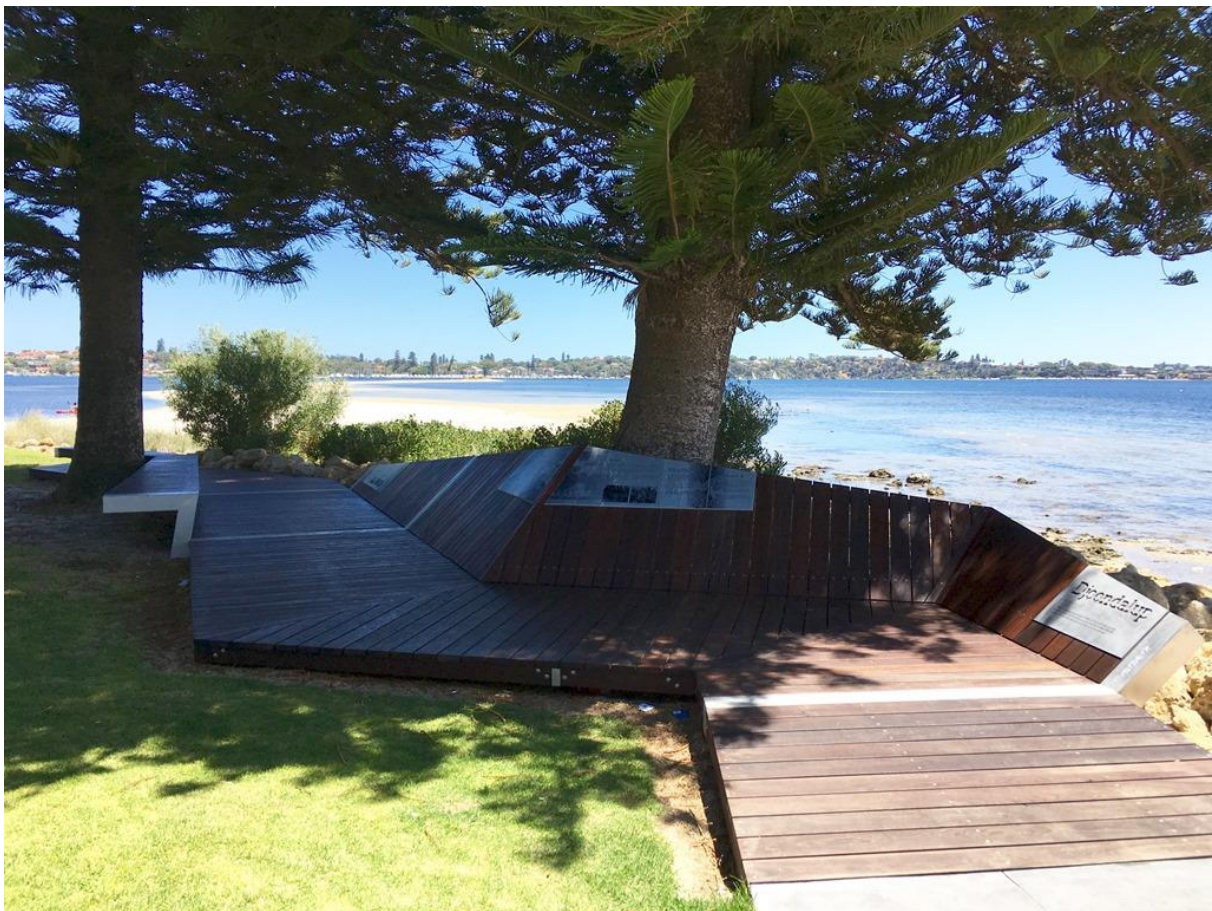

Client: Carleton Constructions, DPaW

Year: 2016

Project scope: Assist Carleton Constructions with set-out, procurement and shop drawings for multiple feature boardwalks along the Swan river. The main structure was a mixture of Aluminium box sections, FRP members and timber. The deck is Jarrah. A seamless finish was required and the results are stunning.

Heathcote Boardwalk completed

Workshop Fabrication from Roam Drawings

Installing the hidden structure at Pt Walter, Bicton

Pt Walter Boardwalk completed